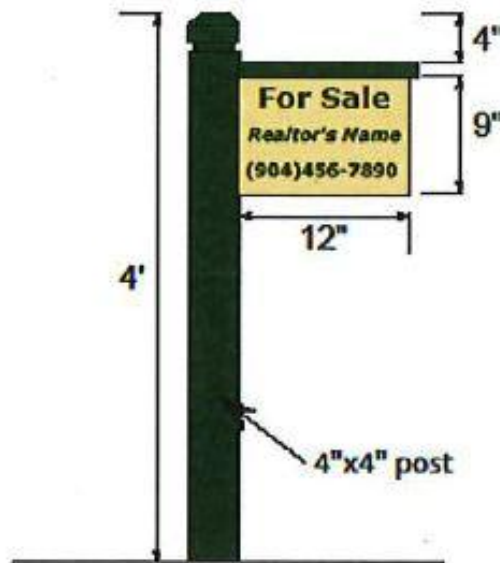

# Nocatee Sign Standard

- Posts should be green (RAL 6005) with beige (RAL 1015) sign face and green (RAL 6005) text